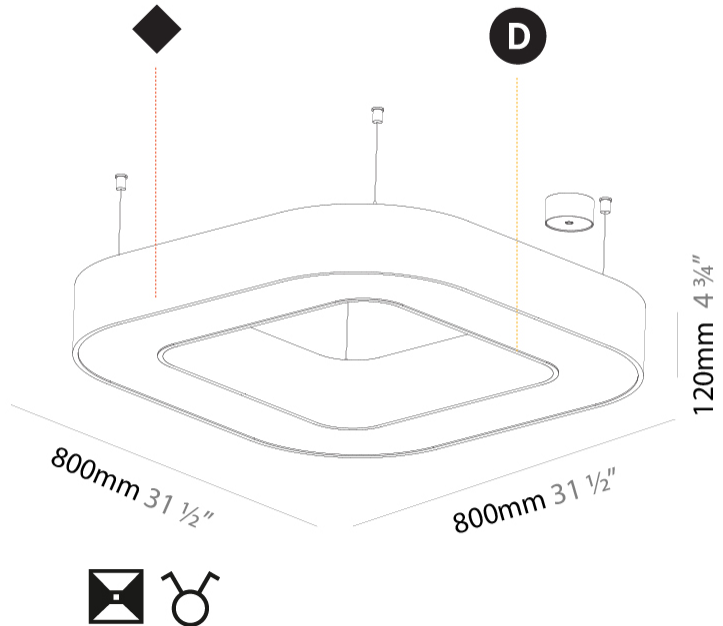

GENERAL

Series: Glorious
Subseries: Glorious Quantum
Brand: Prolicht
Division: Architectural
Mounting Type: Suspension
Mounting Location: Ceiling
Subcategory: Ambient

PHYSICAL

Shape: Square
Length (mm): 800
Length (in): 31 1/2
Width (mm): 800
Width (in): 31 1/2
Height (mm): 120
Height (in): 4 3/4
Max. Overall Height (mm): 2120
Max. Overall Height (in): 83 7/16
Light Distribution: Direct / Indirect
Weight (kg): 9.71
Weight (lbs): 21.44
Diffuser: PMMA - Opal or Micro-Prism
Fixture Finish: SSR / BKV / CWI / CRY / HAB / UFT / ITA / RUA / FTG / MYG / LOD / PUS / FRO / FUP / KIA / POP / BLS / SPG / MEY / GOH / GUM / CHC / COM / ABZ / JAG / OBR / MOS / ROR
Fixture Material: Aluminum

ELECTRICAL

Lamp Type: LED (Zhaga Standard)
Input Wattage (W): 40 / 20
Total Output Wattage (W): 48 / 38.4 (3500K)
Dimming: Non-Dimming / Phase Dimming (120Vac only) / 0-10V Dimming
Driver Included: Yes
Driver Location: Integrated
Driver Type: Constant Current - 120 / 277Vac
Driver Class: Class 2
Input Voltage (V): 120 - 277
Constant Current (MA): 350 / 800/400 (3500K)

LED

Color Temperature (°K): 3000 / 3500 / 4000
Max. Delivered Lumen (lm): 3690 / 3822 / 3900 Direct / 2560 / 2646 / 2700 Indirect
CRI: >80 CRI
Efficiency (%): 69.8
Lamp Life (hrs): 50000

OPTICAL

RATINGS AND CERTIFICATIONS

Certified By: Certified for North American Standards
IP rating: IP20